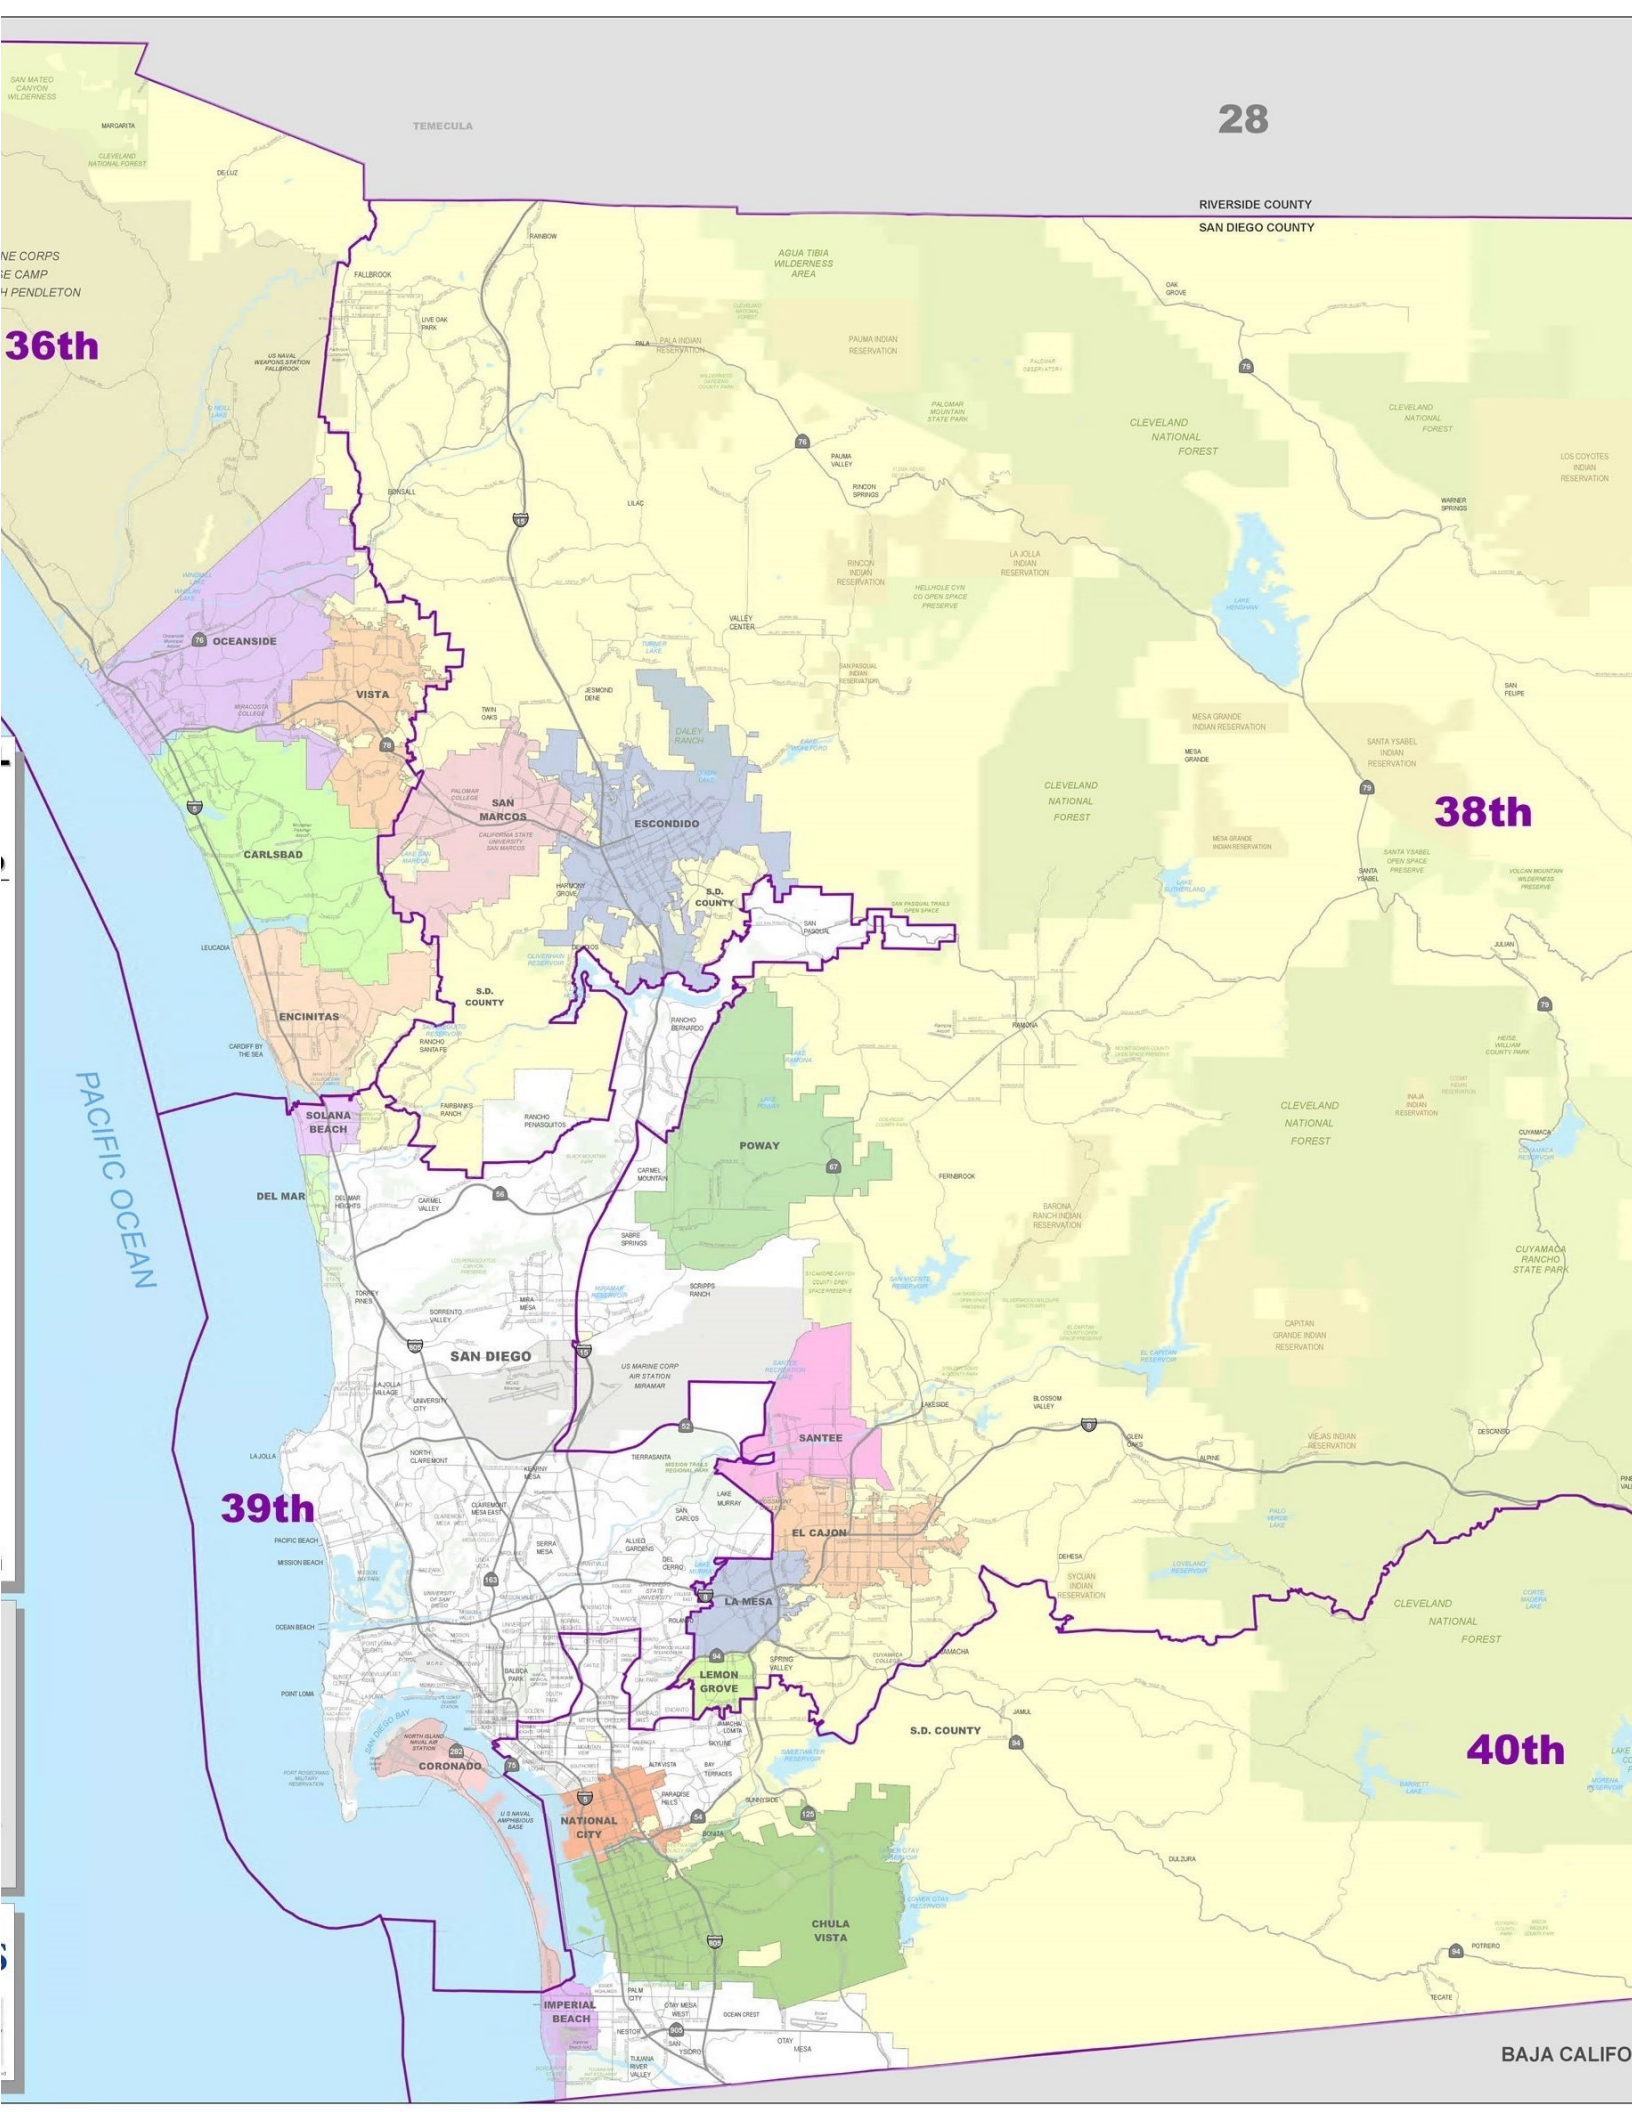

California State Legislature

The California State Legislature is the governing body for the state. It consists of 80 members of the Assembly and 40 members of the Senate, each representing specific local districts. Each elected official has an office in Sacramento and locally, where constituents can call or schedule in-person meetings to discuss state priorities. Visit <http://findyourrep.legislature.ca.gov/> to find your State Senate and Assembly representatives.

California Senators

Members of the California Senate are elected to a four-year term and serve specific districts. See map on the back to find your Senator.

36th District, Patricia Bates (R)

169 Saxony Rd., Ste. 103, Encinitas, CA 92024 | 760-642-0809

303 H St., Ste 200, Chula Vista, CA 91910 | 619-409-7690

36th

38th

39th

40th

RIVERSIDE COUNTY
SAN DIEGO COUNTY

BAJA CALIFORNIA

California Assemblymembers