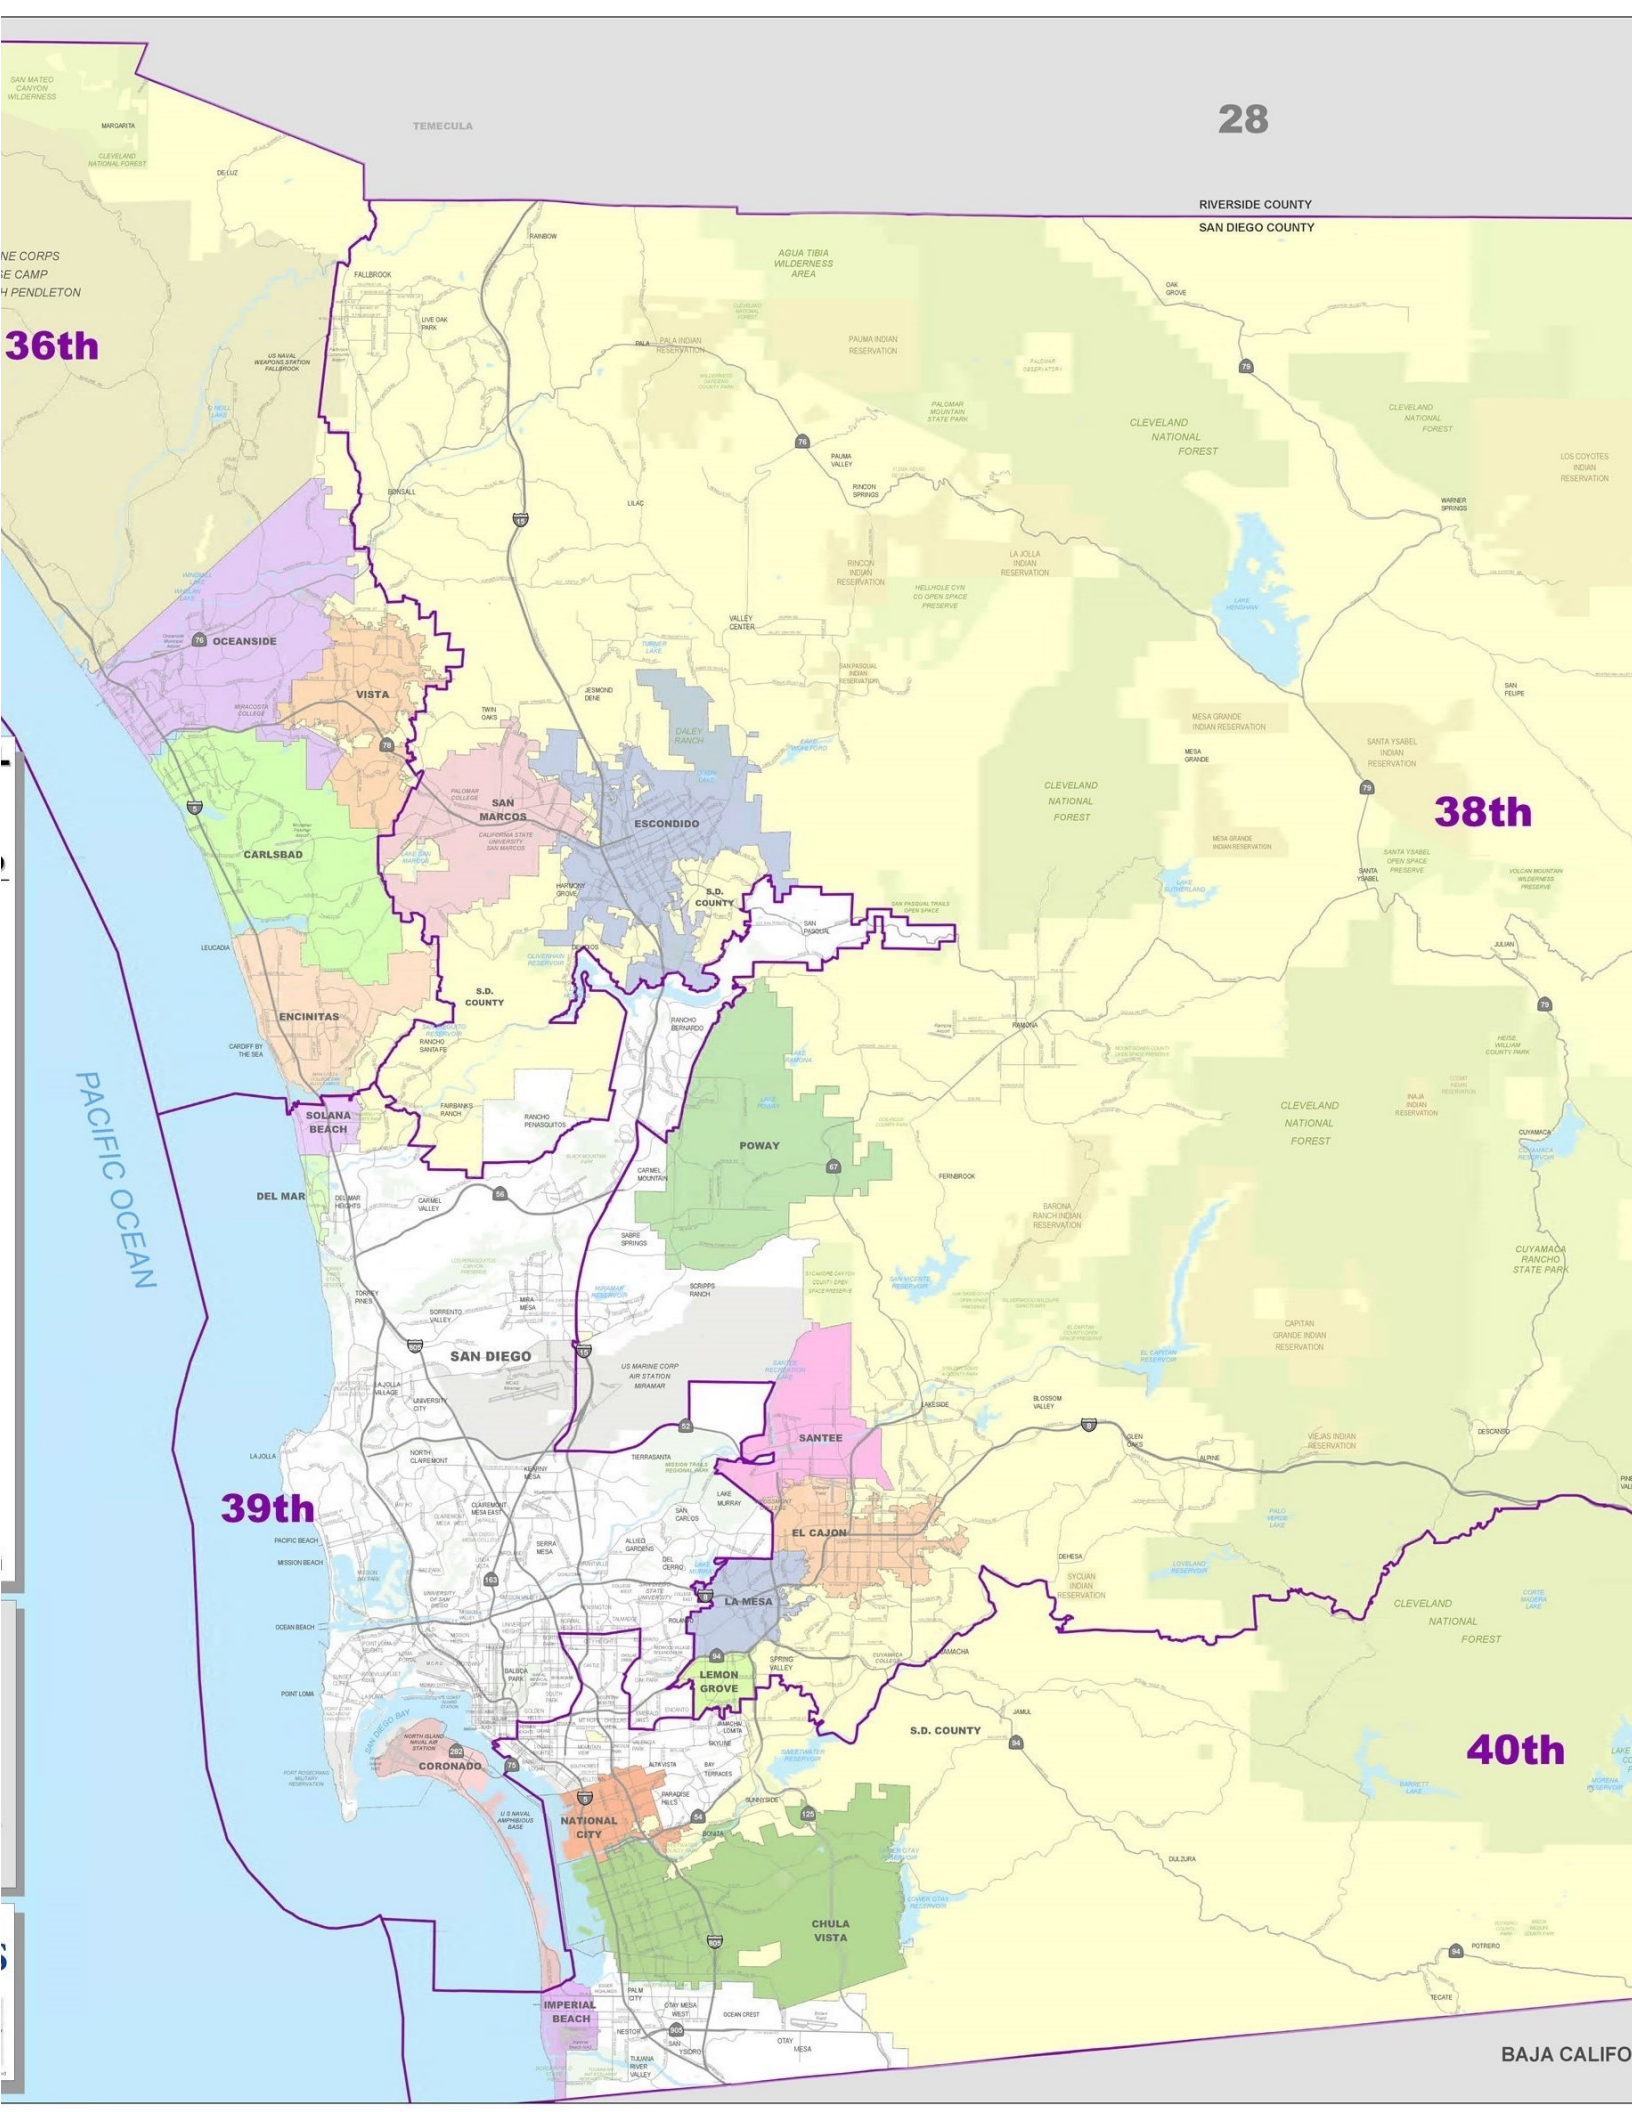

California State Legislature

The California State Legislature is the governing body for the state. It consists of 80 members of the Assembly and 40 members of the Senate, each representing specific local districts. Each elected official has an office in Sacramento and locally, where constituents can call or schedule in-person meetings to discuss state priorities. Visit <http://findyourrep.legislature.ca.gov/> to find your State Senate and Assembly representatives.

California Senators

Members of the California Senate are elected to a four-year term and serve specific districts. See map on the back to find your Senator.

36th District, Patricia Bates (R)

169 Saxony Rd., Ste. 103, Encinitas, CA 92024 | 760-642-0809

303 H St., Ste 200, Chula Vista, CA 91910 | 619-409-7690

36th

38th

39th

40th

California Assemblymembers

Members of the California State Assembly are elected to a two-year term and serve specific districts. See map on the back to find your Assemblymember.

BAJA CALIFORNIA,