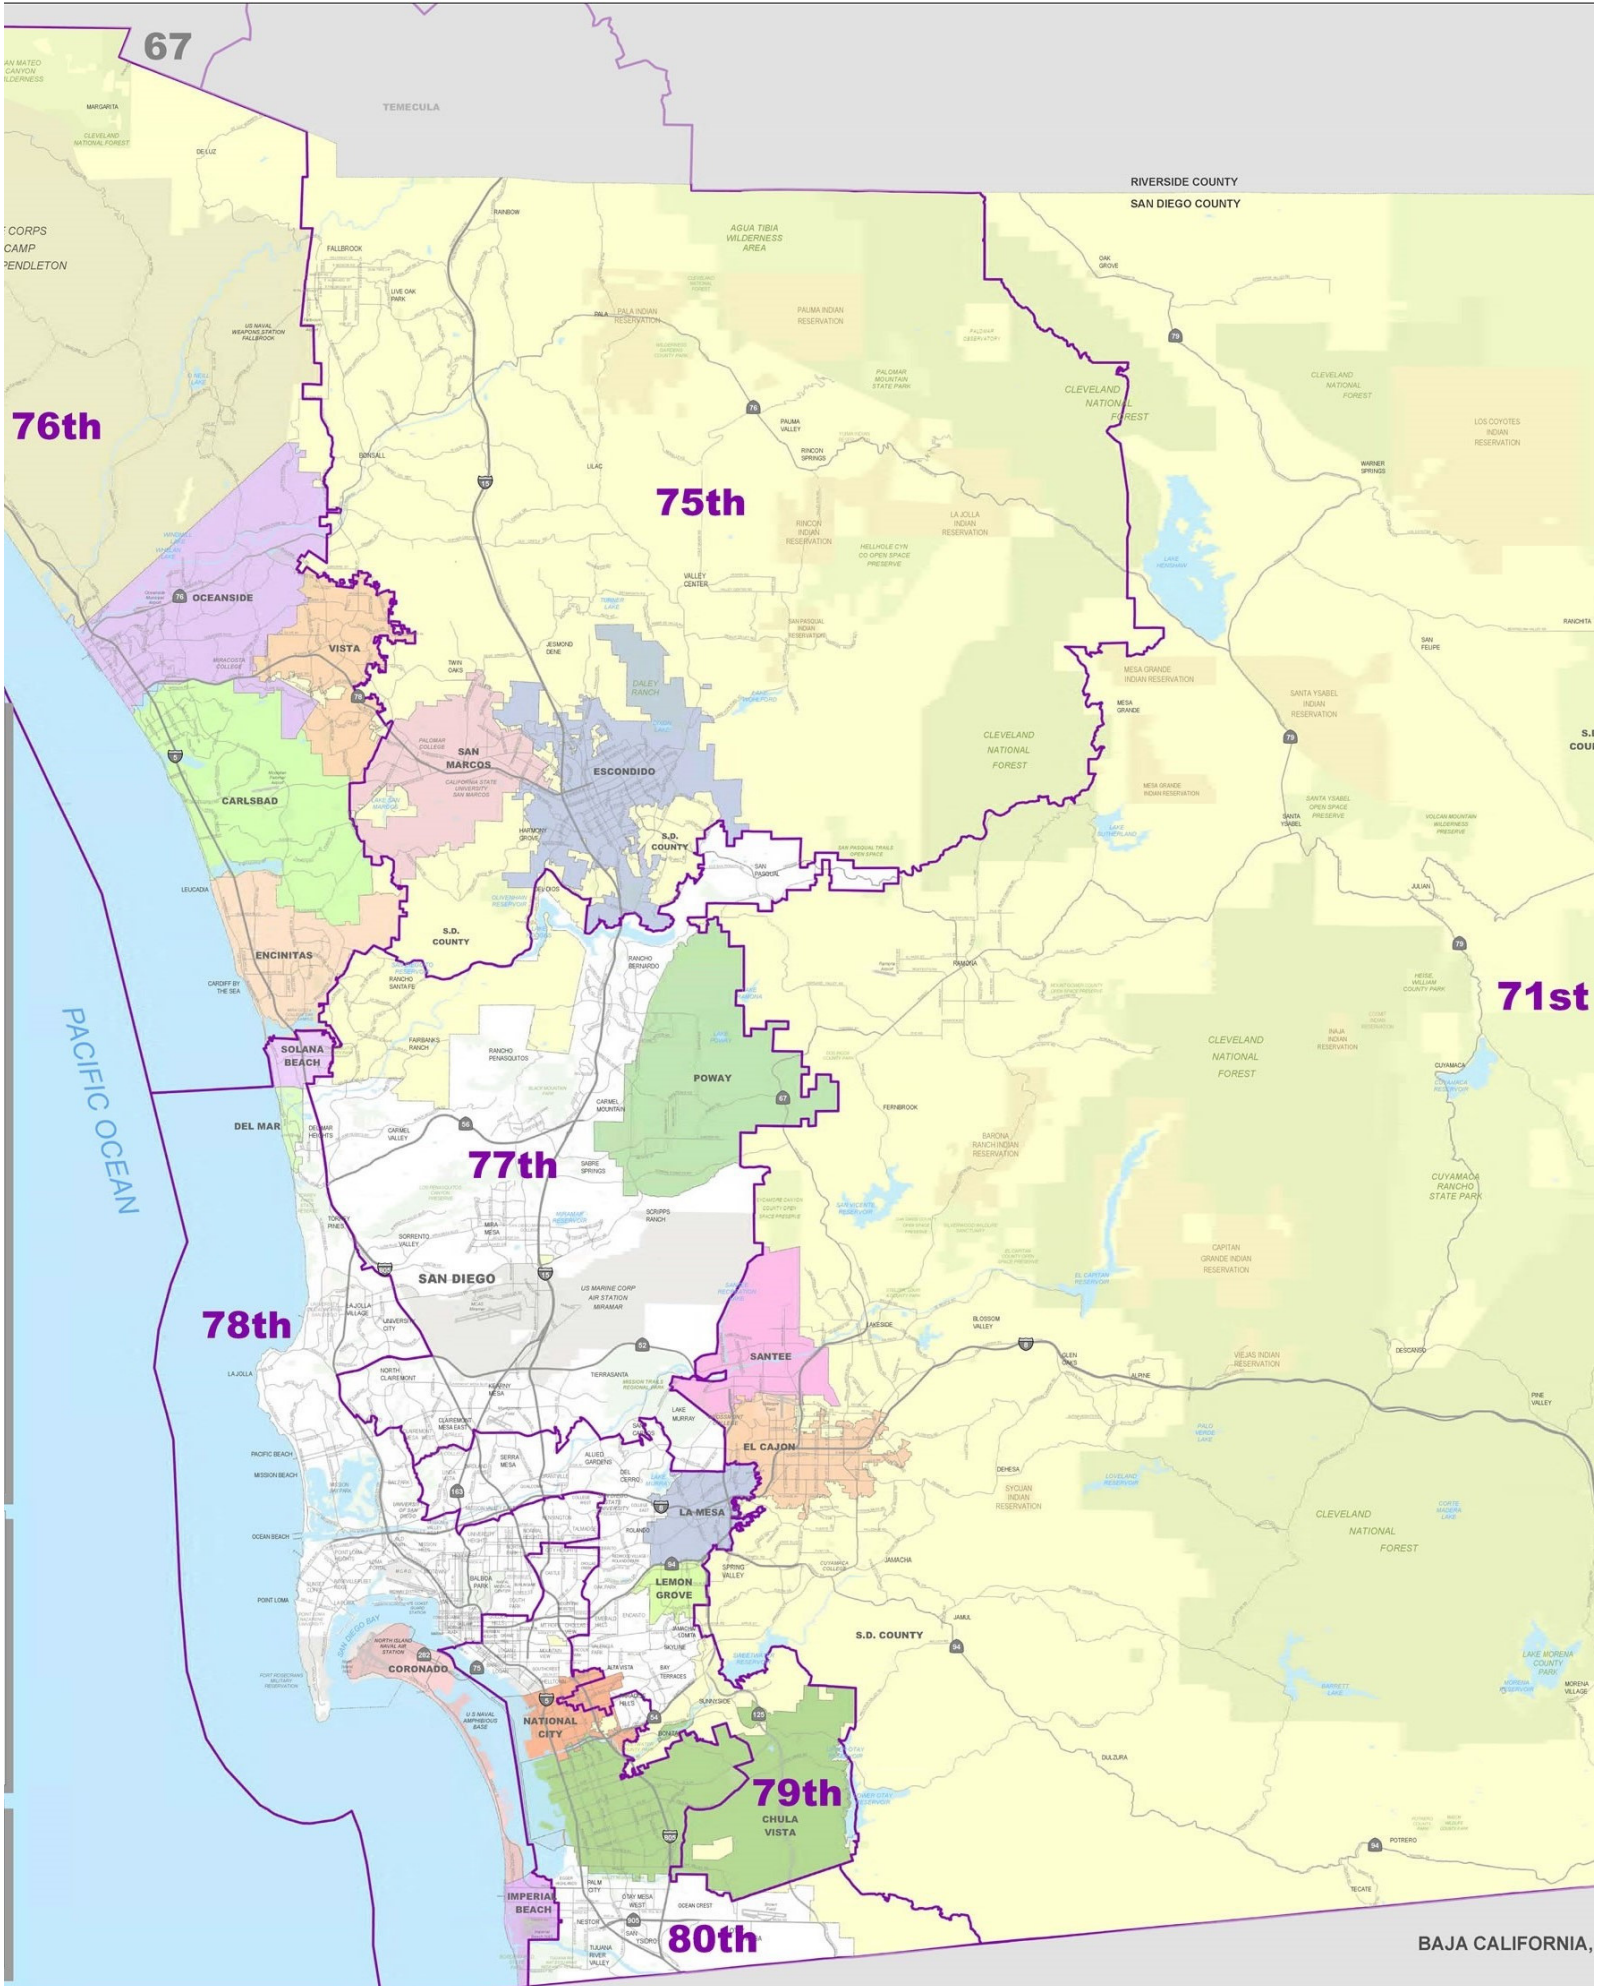

California Senators

Members of the California Senate are elected to a four-year term and serve specific districts. See map on the back to find your Senator.

36th District, Patricia Bates (R)

169 Saxony Rd., Ste. 103, Encinitas, CA 92024 | 760-642-0809

325 Carlsbad Village Dr., Ste. A-2, Carlsbad, CA 92008 | 760-434-7605

77th District, Brian Maienschein (D)

12396 World Trade Dr., Ste. 118, San Diego, CA 92128 | 858-675-0077

78th District, Todd Gloria (D)

67

76th

75th

77th

78th

79th

80th

71st

BAJA CALIFORNIA,